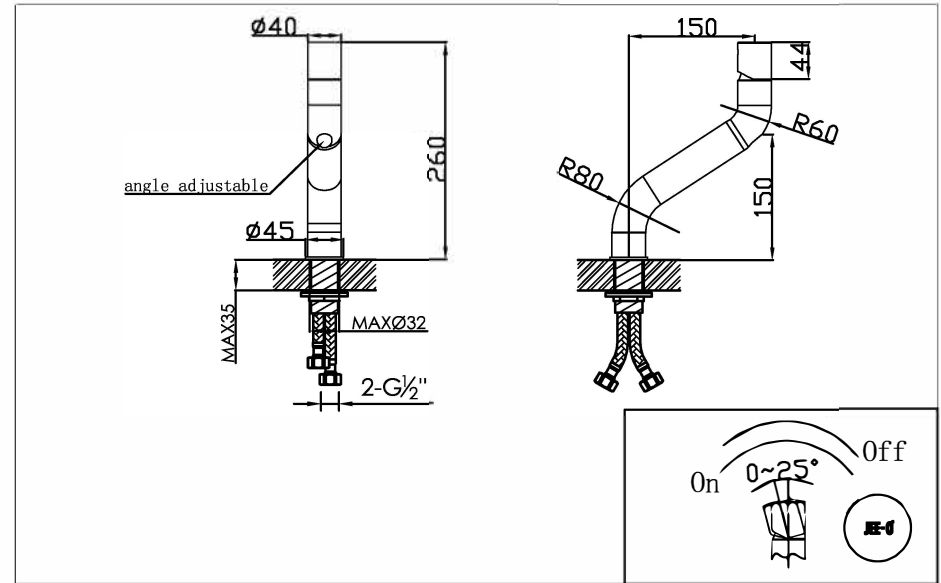

Top mounted basin mixer

Opbouw wastafelkraan

500-1700 brushed/geborsteld

installation

technical diagram

explosion diagram