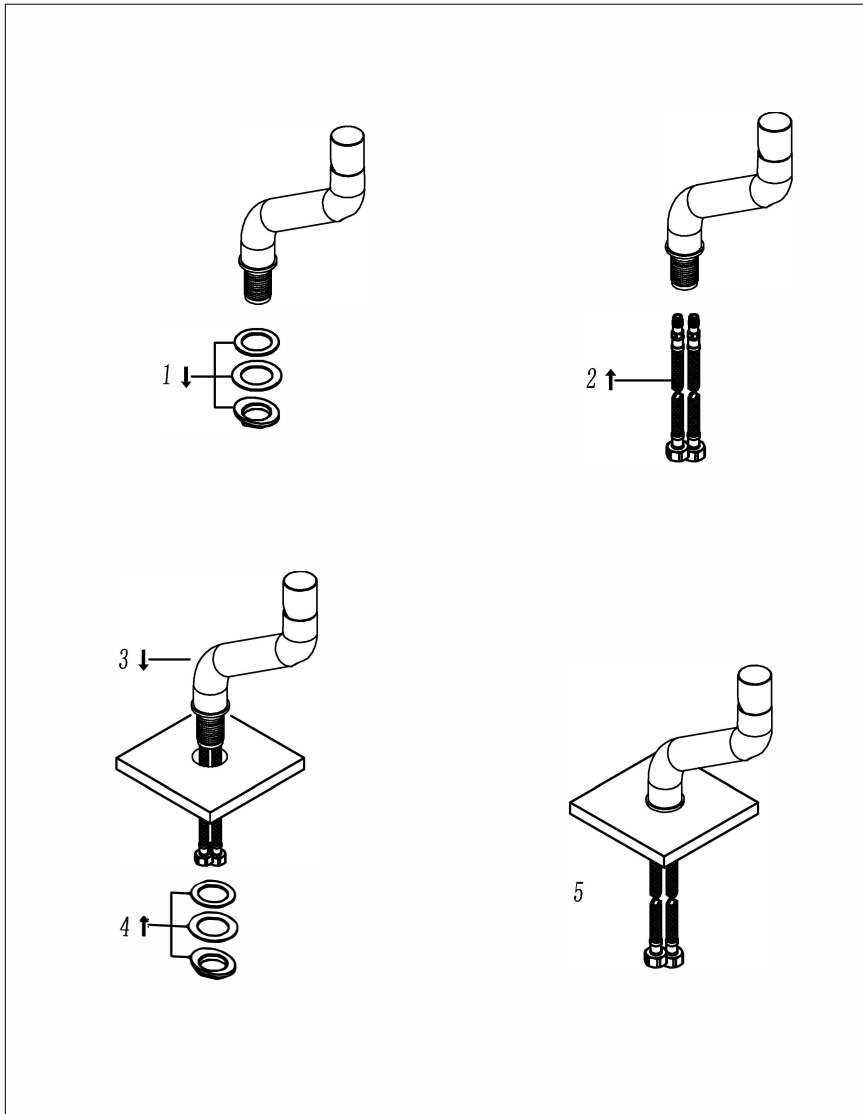

Top mounted basin mixer

Opbouw wastafelkraan

500-1700 brushed/geborsteld

installation

technical diagram

explosion diagram